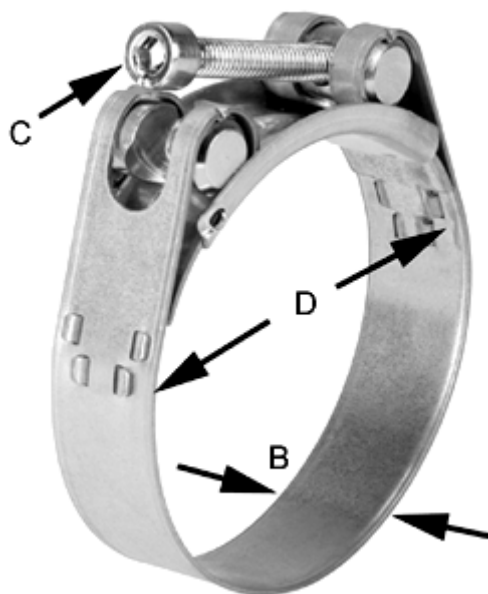

Article number: 025927301181

Description: Heavy Duty Clamp GBS M 181/30 W1 ISK QRC

Measures

| |
|----------------------|
| C (screw type) = ISK |
| Diameter D = 174-187 |
| Width B = 30 |